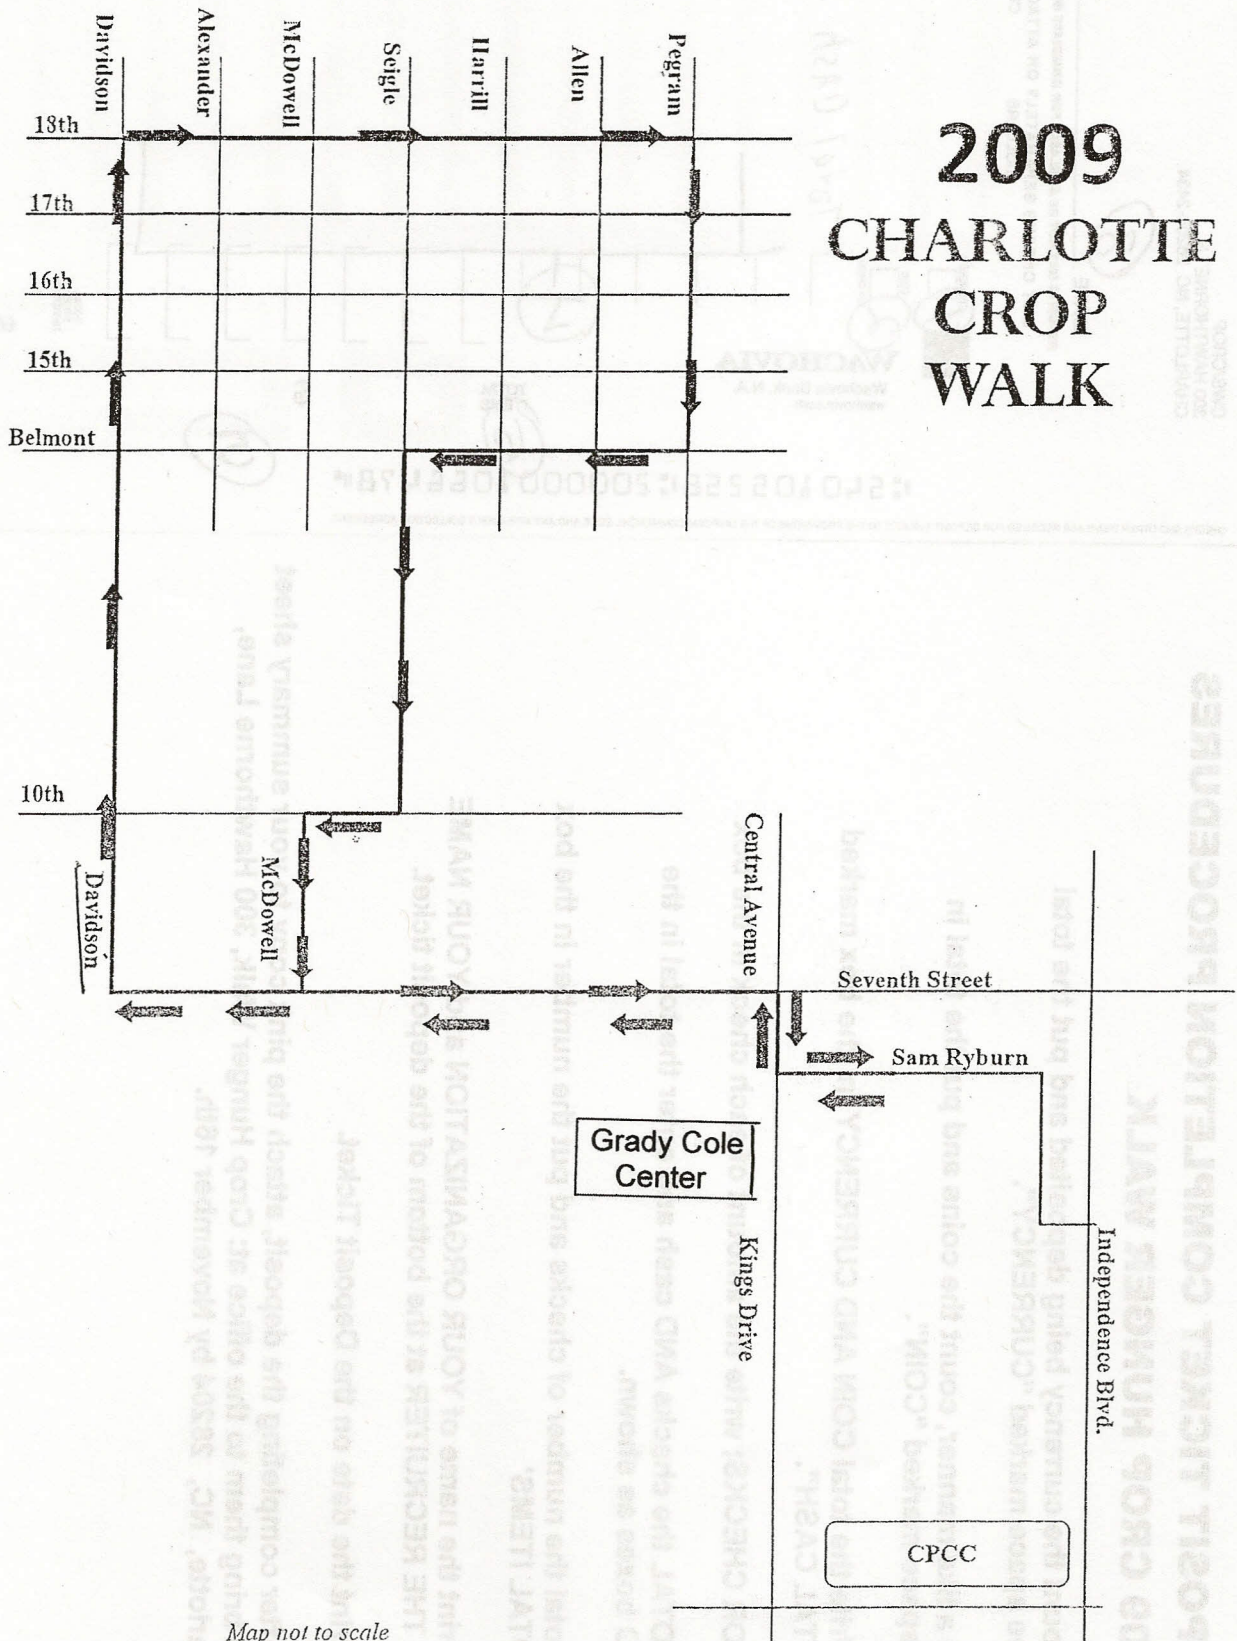

2009 CHARLOTTE CROP WALK

Map not to scale